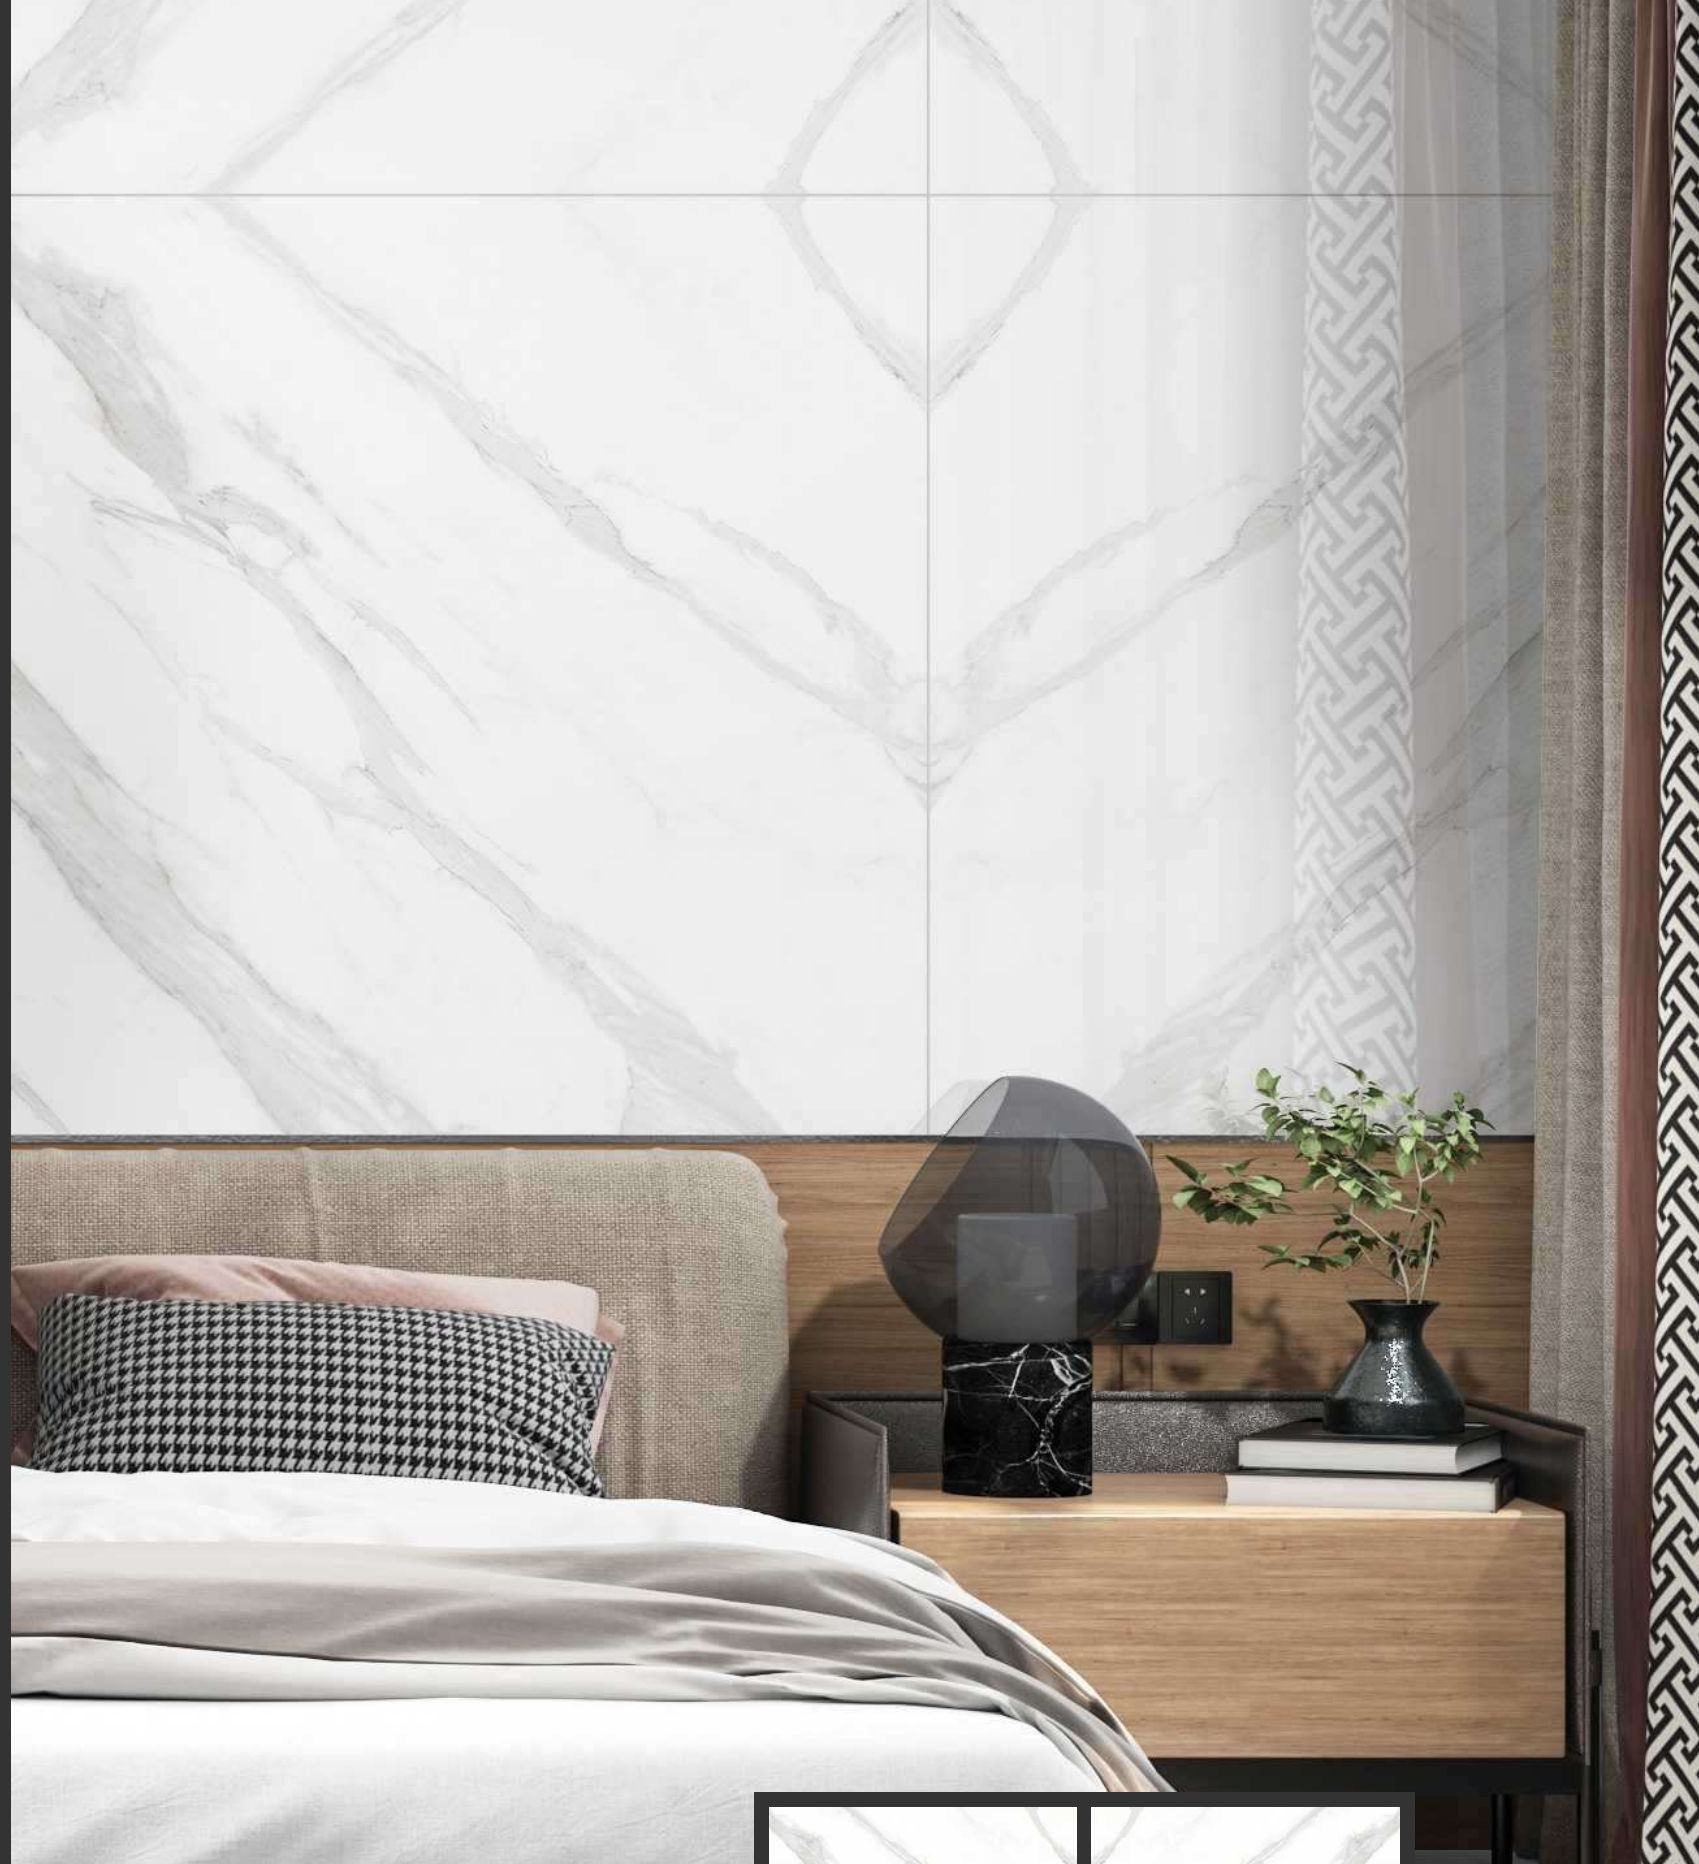

Glossy
Collection

THASSOS WHITE

1000x1000mm

Glossy
Surface

2
Randoms