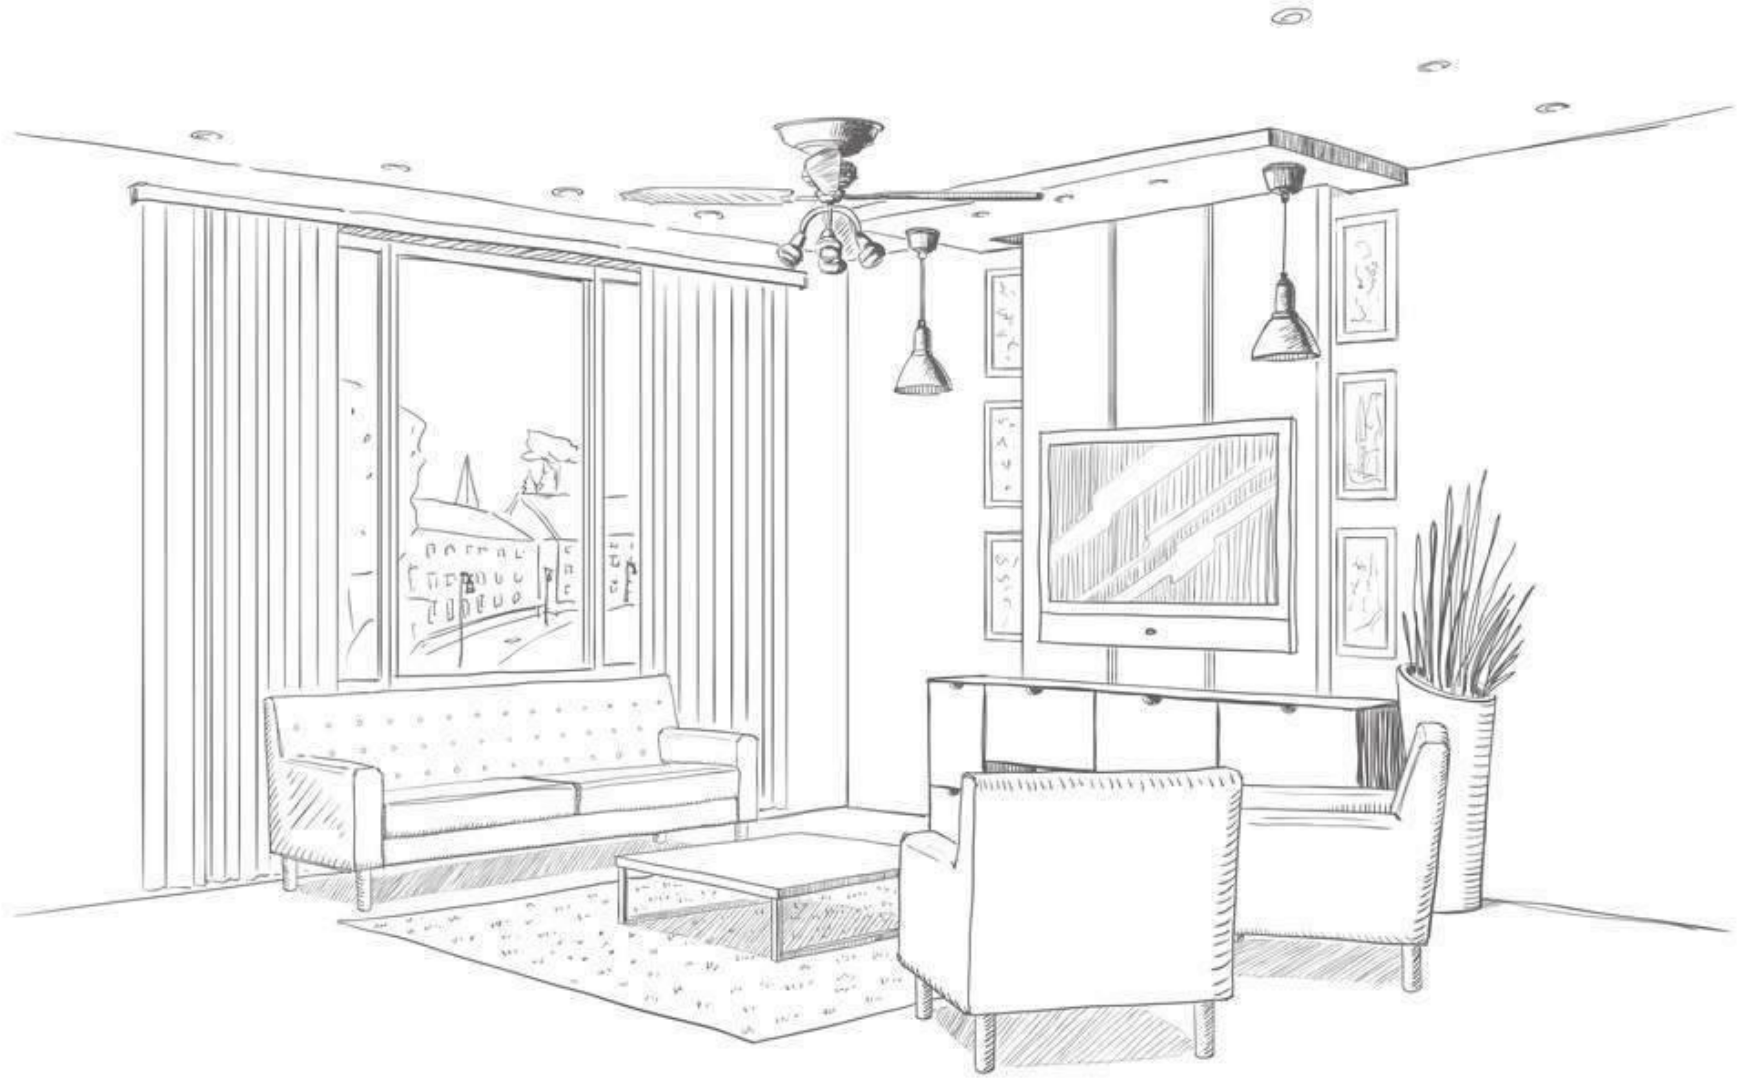

**COCADA
DREAM LIGHT**

3 Randoms

1000x1000mm

Glossy
Surface